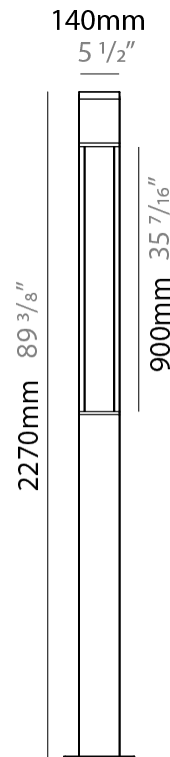

GENERAL

Series: Tetra
Subseries: Tetra Parco
Brand: Platek
Division: Exterior
Mounting Type: Post
Mounting Location: Above Ground
Subcategory: Pedestrian

PHYSICAL

Shape: Rectangle
Length (mm): 140
Length (in): 5 1/2
Width (mm): 140
Width (in): 5 1/2
Height (mm): 2270
Height (in): 89 3/8
Light Distribution: Direct
Screws: A4 stainless steel
Diffuser: Clear tempered glass
[Fixture Finish: BLK / WHI / GRY / COR / ANT / BRZ](#)
Fixture Material: Extruded Aluminum

ELECTRICAL

Lamp Type: LED
Input Wattage (W): 41
Total Output Wattage (W): 38
Dimming: Non-Dimming / Phase Dimming (120vac Only)
Driver Included: Yes
Driver Location: Integrated
Driver Type: Constant Current - 120 / 277Vac
Driver Class: Class 2
Input Voltage (V): 120 - 277
Constant Current (MA): 1050
Upon Request: (Not included - see components [IP65 or higher enclosure to be supplied by others]) Remote: 0-10Vdc dimming

LED

[Color Temperature (°K): 3000 / 4000](#)
Max. Delivered Lumen (lm): 2390 / 2485
Nominal Lumen (lm): 4900 / 5145
CRI: >80 CRI
Lamp Life (hrs): 60000

OPTICAL

RATINGS AND CERTIFICATIONS

Certified By: Certified for North American Standards
IP rating: IP65
IK Rating: IK10
Bug Rating: B1 U0 G1

PROJECT
TYPE
SPECIFIER
QUANTITY
DATE