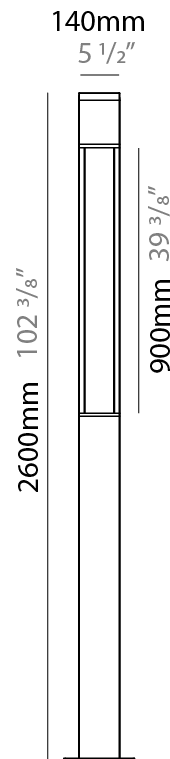

GENERAL

Series: Tetra
Subseries: Tetra Parco
Brand: Platek
Division: Exterior
Mounting Type: Post
Mounting Location: Above Ground
Subcategory: Pedestrian

PHYSICAL

Shape: Rectangle
Length (mm): 140
Length (in): 5 1/2
Width (mm): 140
Width (in): 5 1/2
Height (mm): 2600
Height (in): 102 3/8
Light Distribution: Direct
Screws: A4 stainless steel
Diffuser: Clear tempered glass
Fixture Finish: [BLK / WHI / GRY / COR / ANT / BRZ](#)
Fixture Material: Extruded Aluminum

ELECTRICAL

Lamp Type: LED
Input Wattage (W): 41
Total Output Wattage (W): 38
Dimming: Non-Dimming / Phase Dimming (120vac Only)
Driver Included: Yes
Driver Location: Integrated
Driver Type: Constant Current - 120 / 277Vac
Driver Class: Class 2
Input Voltage (V): 120 - 277
Constant Current (MA): 1050
Upon Request: (Not included - see components [IP65 or higher enclosure to be supplied by others]) Remote: 0-10Vdc dimming

LED

Color Temperature (°K): [3000 / 4000](#)
Max. Delivered Lumen (lm): 2390 / 2485
Nominal Lumen (lm): 4900 / 5145
CRI: >80 CRI
Lamp Life (hrs): 60000

OPTICAL

RATINGS AND CERTIFICATIONS

Certified By: Certified for North American Standards
IP rating: IP65
IK Rating: IK10
Bug Rating: B1 U0 G1

PROJECT
TYPE
SPECIFIER
QUANTITY
DATE